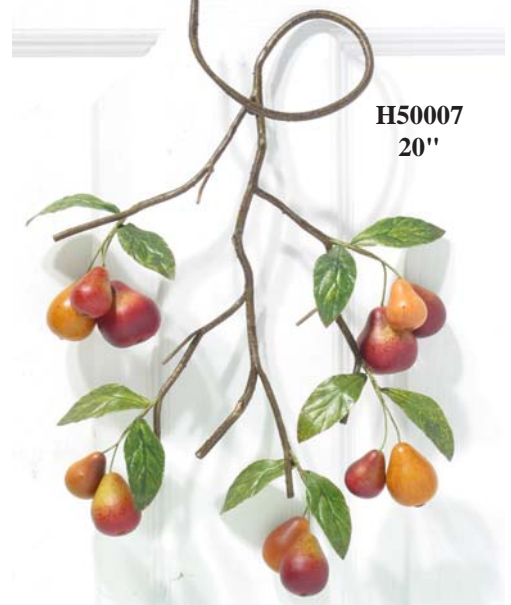

HOPS

H70006
39"

SPRENGERI BUSH AUTUMN-PLASTIC

H60002
32"

BUCKLERFERN - PLASTIC

H60001
34"

MOUNTAIN LAUREL

H70001
28"

WEeping WILLOW GARLAND-PLASTIC

H50004
6'

VINCA BUSH

Unpotted
VB5155
36"

Potted x 2
607

IVY AUTUMNBUSH

36"

Unpotted
IA5155

Potted x 2
608

APPLE SPRAY

X50008
20"

PEARS PRAY

H50007
20"