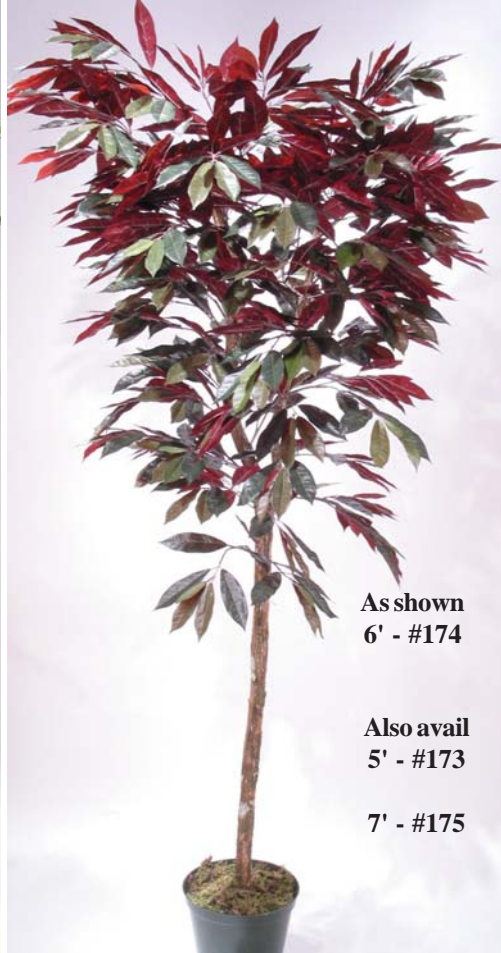

BAYBALL TOPIARY

As shown
BT406
6' x 3 ball

Also avail
BT405
5' x 3 ball

BIRCH

As shown
6' - #105

Also avail
5' - #104

7' - #106

8' - #107

BIRCH-AUTUMN

Custom Designed
Trees are
available through our
Design Department,
ask our experts to
help solve your
special requirements.

As shown
6' Custom Designed

BUTTONFERN

As shown
6' - #114

Also avail
5' - #113

7' - #115

CAPENSIA

As shown
6' - #174

Also avail
5' - #173

7' - #175

DRACAENA CORDYLINE

As shown
6' - #247

Also avail
4' - #245

5' - #246