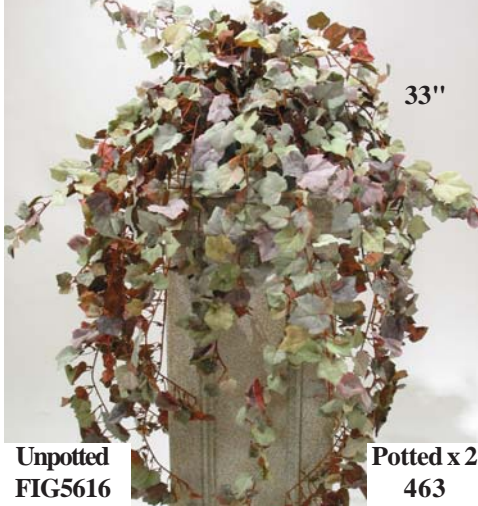

**ENGLISH IVY FROSTED**

Unpotted  
FIE5616

Potted x 2  
470

**GRAPE IVY FROSTED**

Unpotted  
FIG5616

Potted x 2  
463

**HOLLAND IVY FROSTED**

Unpotted  
FIH5616

Potted x 2  
459

**SAXIFRAGA**

Unpotted  
FS014

Potted x 2  
385

**GRAPE IVY FROSTED**

Unpotted  
PH1249/300GRNRD  
40"

**GRAPE IVY FROSTED**

Unpotted  
PH1249/300GRN  
40"

**COLEUS BUSH**

Unpotted  
CB0130  
27"

Potted x 2  
642