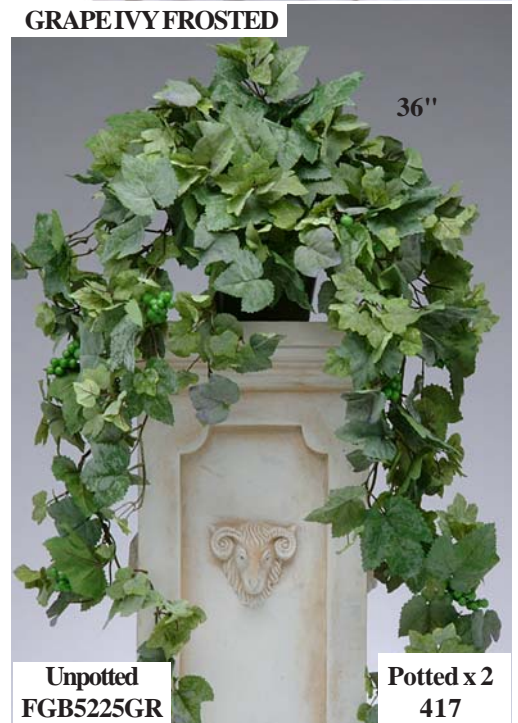

ENGLISH IVY FROSTED

24"

Unpotted  
FIE5295

Potted x 2  
469

WANDERING JEW

36"

Unpotted  
WJB5155GRWH

Potted x 4  
566GRWH

GRAPE IVY FROSTED

24"

Unpotted  
FIG5295

Potted x 2  
462

GRAPE IVY FROSTED

36"

Unpotted  
FGB5225GR

Potted x 2  
417