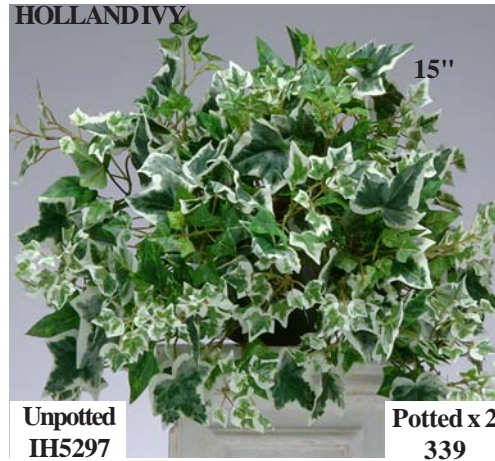

ENGLISHIVY

Unpotted IE596 20"
Potted x 2 645

HOLLANDIVY

Unpotted IH596 20"
Potted x 2 646

STARIVY

Unpotted ISB596 20"
Potted x 2 647

POTHOS

Unpotted PB596 20"
Potted x 2 648

PHILOGREEN

Unpotted PB596GR 20"
Potted x 2 649

PHILOVARIEGATED

Unpotted PB596GRWH 20"
Potted x 2 650

VINCA

Unpotted VB596 20"
Potted x 2 651

HOLLANDIVY

15"
Unpotted IH5297
Potted x 2 339

MAPLEIVY

15"
Unpotted IM5297
Potted x 2 330

TRADESCANTIA

45"
Unpotted TB5624
Potted x 3 564

SPIDERPLANT

26"
Unpotted SP475
Potted x 2 531

HOLLANDIVY

20"
Unpotted IH5160
Potted x 2 460