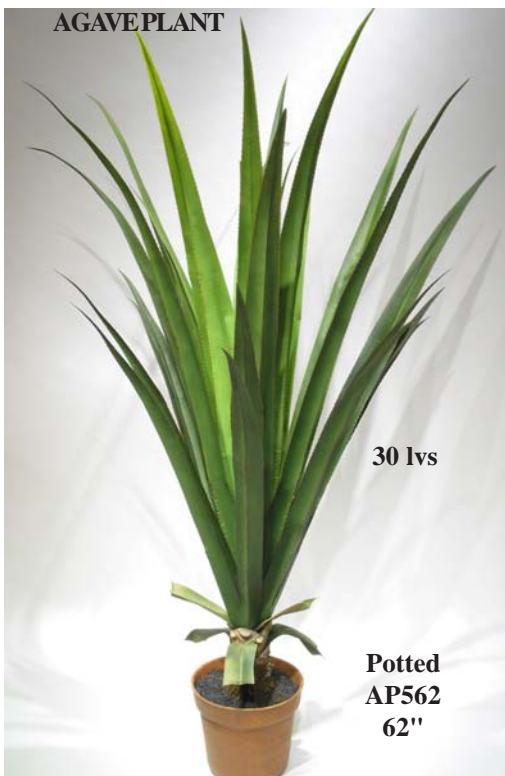

FINGER CACTUS

Potted
FC522
22"
10 fingers

SNAKE PLANT

22 lvs

Potted
SP535
35"

MOTHER-IN-LAW'S TONGUE

10 lvs

Potted
MLT403
36"

MILK TREE

Potted
MT503
36" x 18

FINGER CACTUS

Potted
FC536
36" x 12 fingers

AGAVE PLANT

30 lvs

Potted
AP562
62"

PRICKLY PEAR

Potted
PPC504
48" x 42

DRACAENA CORDYLINE

DC209
18" x 9 Lvs

DRACAENA CORDYLINE

DC215
18" x 15 lvs

DRACAENA CORDYLINE

DC221
20" x 21 lvs