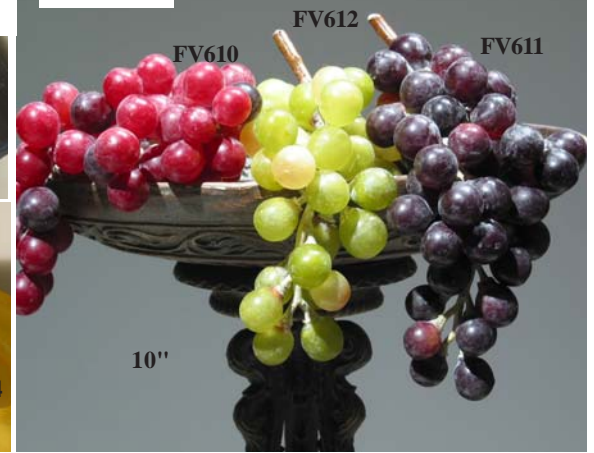

DELICIOUS APPLE

FV602
4"
box of 6

GOLDEN APPLE - ASSORTED COLOUR

FV607
2.5"
dz

BANANA - ASSORTED COLOUR

FV605
6"
box of 6

CHERRIES ASSORTED COLOUR

FV614
1"
pkg of 24

GRAPEFRUIT

FV107
3.5"

PINAPPLE SLICES

FP004
4/bag

GRAPES

FV610 **FV612** **FV611**

10"

MANGO - ASSORTED COLOUR

FV604
5"
dz

LIME

FV102
2"

STRAWBERRIES

FV613
1.5"-2"
pkg of 24

POMEGRANATE

FV609
3"
dz

PLUM - ASSORTED COLOUR