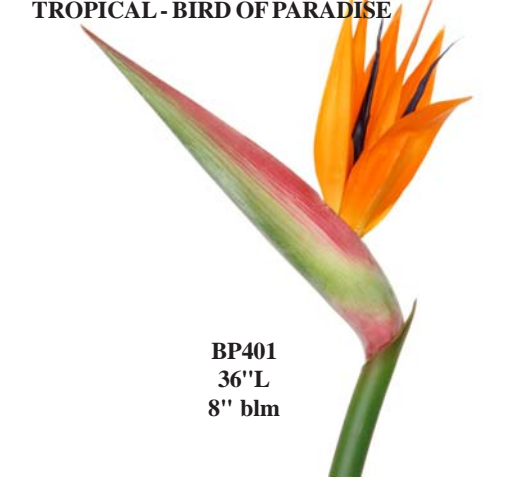

TROPICAL - ANTHIRIUM

AS224RD
24"L
5.5" blm

TROPICAL - ANTHIRIUM

AS224RDGR
24"L
5.5" blm

TROPICAL - ANTHIRIUM

AS224CRGR
24"L
5.5" blm

TROPICAL - ANTHIRIUM

AS201
23"L
4.5" blm

TROPICAL - ANTHIRIUM

TA010PK
28"L
6" blm

TROPICAL - BIRD OF PARADISE

BP401
36"L
8" blm

All sizes are approximate. Only largest bloom or cluster size recorded.

TROPICAL - FRANGIPANI

TF006RD
29"L
5" cluster

TROPICAL - INDIAN HEAD GINGER