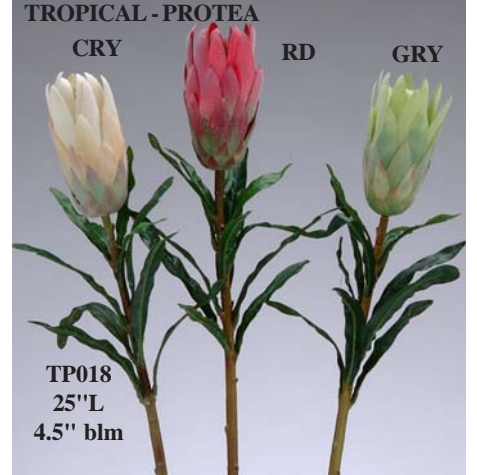

TROPICAL - ANTHIRIUM

TA010PK
28"L
6" blm

TROPICAL - BIRD OF PARADISE

BP401
36"L
8" blm

All sizes are approximate. Only largest bloom or cluster size recorded.

TROPICAL - FRANGIPANI

TF006RD
29"L
5" cluster

TROPICAL - INDIAN HEAD GINGER

CRPCH

Y

TIH008
35"L
5" blm

TROPICAL - TAHITIAN GINGER

TTG016RD
39"L
6.5" blm

TROPICAL - TORCH GINGER

TTG017
34"L
4" blm

TROPICAL - GUZMANIA

TG014
28"L
6" blm

TROPICAL - PINEAPPLE

TP001
25"L
6" fruit

TROPICAL - PROTEA

CRY

RD

GRY

TP018
25"L
4.5" blm