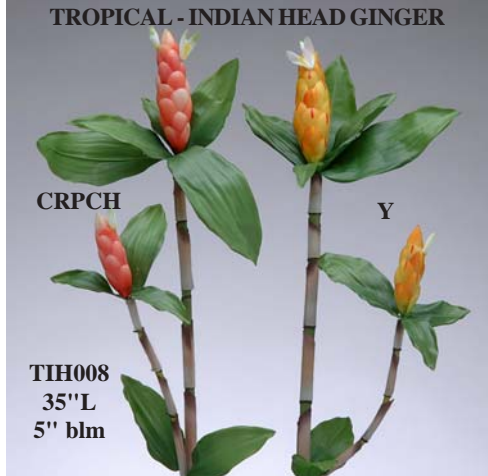

TROPICAL - ANTHIRIUM

TA010PK
28"L
6" blm

TROPICAL - BIRD OF PARADISE

BP401
36"L
8" blm

All sizes are approximate. Only largest bloom or cluster size recorded.

TROPICAL - FRANGIPANI

TF006RD
29"L
5" cluster

TROPICAL - INDIAN HEAD GINGER

CRPCH

Y

TIH008
35"L
5" blm

TROPICAL - TAHITIAN GINGER

TTG016RD
39"L
6.5" blm

TROPICAL - TORCH GINGER

TTG017
34"L
4" blm

TROPICAL - GUZMANIA

TG014
28"L
6" blm

TROPICAL - PINEAPPLE

TP001
25"L
6" fruit

TROPICAL - PROTEA

CRY

RD

GRY

TP018
25"L
4.5" blm