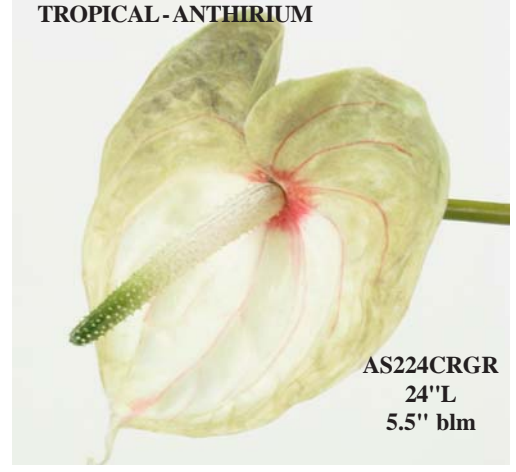

TROPICAL - ANTHIRIUM

AS224RD
24"L
5.5" blm

TROPICAL - ANTHIRIUM

AS224RDGR
24"L
5.5" blm

TROPICAL - ANTHIRIUM

AS224CRGR
24"L
5.5" blm

TROPICAL - ANTHIRIUM

AS201
23"L
4.5" blm

TROPICAL - ANTHIRIUM

TA010PK
28"L
6" blm

TROPICAL - BIRD OF PARADISE

BP401
36"L
8" blm

All sizes are approximate. Only largest bloom or cluster size recorded.

TROPICAL - FRANGIPANI

TF006RD
29"L
5" cluster

TROPICAL - INDIAN HEAD GINGER

TG014
28"L
6" blm

TROPICAL - PINEAPPLE

TP001
25"L
6" fruit

TROPICAL - PROTEA

CRY

RD

GRY

TP018
25"L
4.5" blm